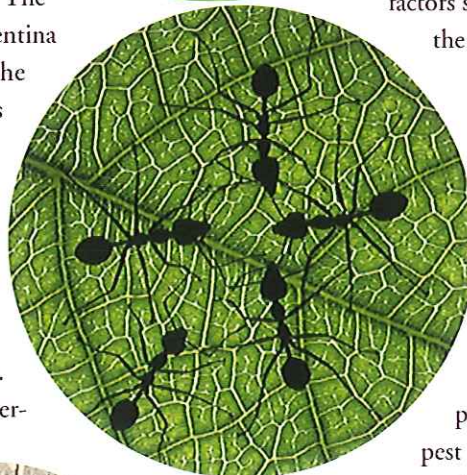

Control of ants in common area landscaping is done with the use of baits and/or insecticide sprays. Baits are used more often due to the fact that the residual is longer